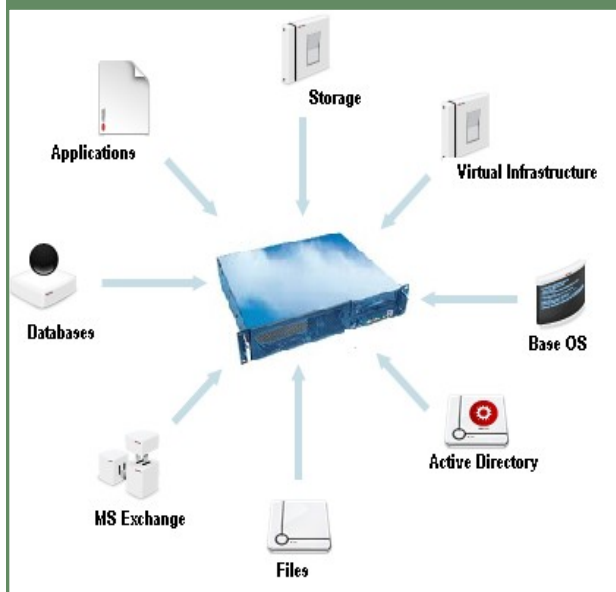

RSPEED

The first turn-key
Business Continuity &
Disaster Recovery
**PRIVATE CLOUD
APPLIANCE™**

“Using RSPEED’s Private Cloud Appliance is no different than building out an entire secondary failover environment ready to take over your primary servers at a moments notice”

Joe Sykora - FNSKY Networks

Turn-key Secondary Environment

RSPEED Private Cloud Appliance (PCA) - The first BC/DR Appliance of its kind!

- ☁ Minimizes downtime via two-click failover (near zero RTO)
- ☁ Data Retention allows clients to roll-back to any point in time
- ☁ Failover from anywhere; web based & smart phone capable
- ☁ Custom Built-To-Order appliances to meet your specific BC needs
- ☁ Virtual server assignments (custom supports up to 100 VM's)
- ☁ Increase Appliance sizes as your needs grow
- ☁ Failover the entire server environment or just select servers
- ☁ Replicates data, application, server & network environment
- ☁ Private Cloud based appliance ensures data security
- ☁ Supports environment up to 10 terabytes
- ☁ Server assignments (custom models support up to 100 servers)
- ☁ Alert monitoring can notify phones, emails, text devices

All the Protection You Demand

With RSPEED’s PCA your environment is protected in all five critical areas needed to have a definitive Business Continuity and Disaster Recovery solution.

- ☁ Instant Data Availability
- ☁ Instant Application Availability
- ☁ Instant Server Availability
- ☁ Storage Archiving
- ☁ The right Access anywhere at anytime