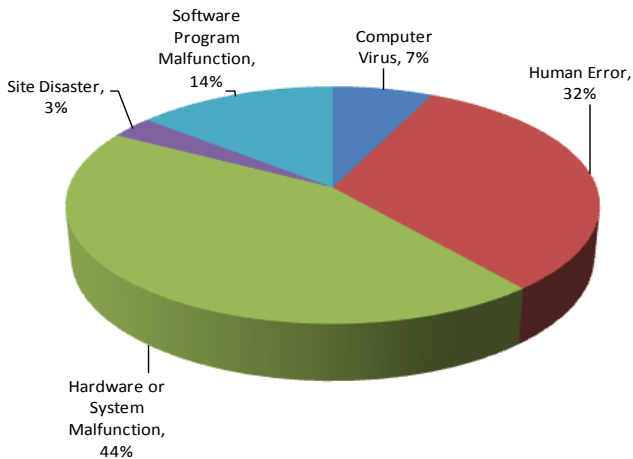

Data Center In a Box

The First All-In-One Portable Business Continuity Appliance!

Be A Company NOT a Statistic!

A recent IDC study concluded

“Companies experiencing a computer outage of 12 hours or more, 43% never reopened, 51% closed within two years of the outage, and a mere 6% survived over the long haul.”

What do you consider a disaster? This chart shows the most common causes of business downtime. It is that downtime that kills your business, halts revenue and can shut down your livelihood.

Our appliances allows you to replicate your servers on-site, giving you access to a secondary environment—ready at a moments notice!